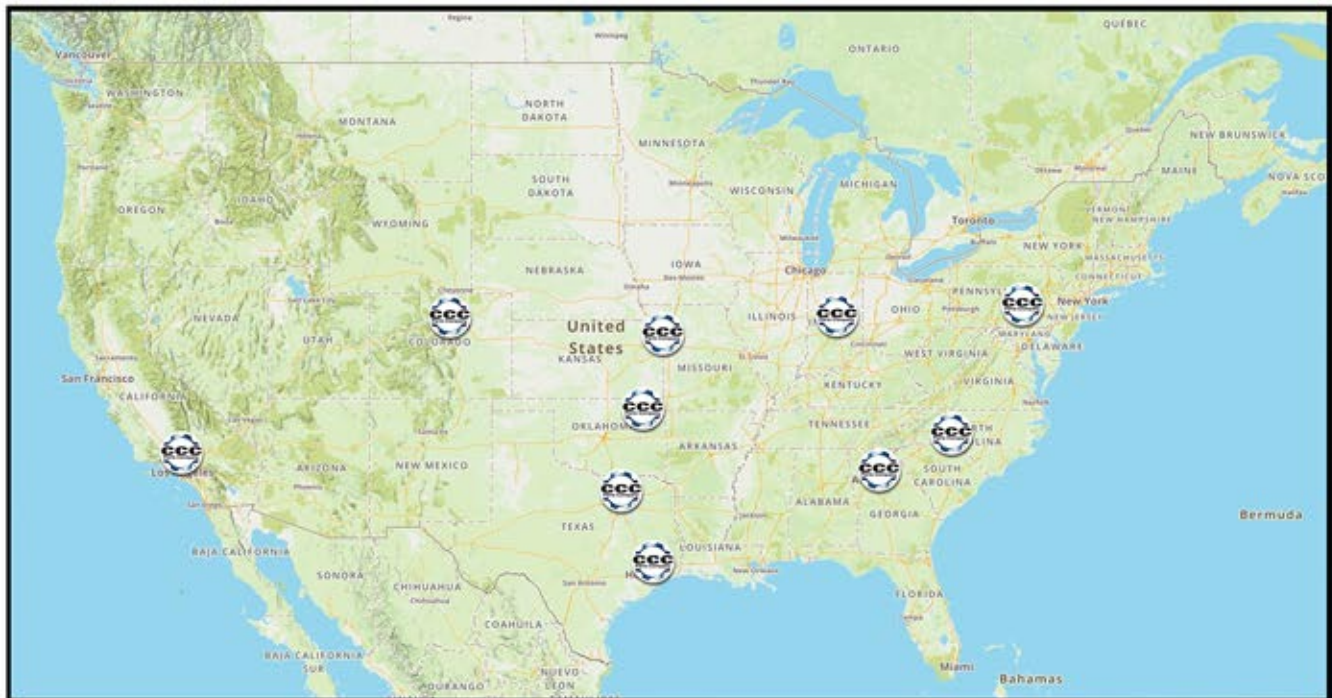

Master/OES Channel Partner for:

- Eaton, Dana, Meritor, Euroricambi, Tremec
Parker Chelsea, Hendrickson

Light Duty Axle:

- Dana, Spicer, American Axle Manufacturing,
AMS Automotive, Detroit Locker, Universal

Other Leading Suppliers:

- Bendix, Firestone, Monroe, Timken, NTN,
National, SKF, Horton

Nationwide Network of Distribution Centers

Strategic locations across the United States — Same day shipping

- * Buena Park, CA
- * Charlotte, NC
- * Grand Prairie, TX
- * Atlanta, GA
- * Indianapolis, IN
- * Denver, CO
- * Houston, TX
- * Kansas City, MO
- * Tulsa, OK
- * Mechanicsburg, PA

- PTO Assemblies
- Components

Wet Line Kits

- Tanks
- Pumps
- Valves

Nationwide Network of Distribution Centers

Strategic locations across the United States — Same day shipping

* Buena Park, CA

* Charlotte, NC

* Grand Prairie, TX

* Atlanta, GA

* Indianapolis, IN

* Denver, CO

* Houston, TX

* Kansas City, MO

* Tulsa, OK

* Mechanicsburg, PA