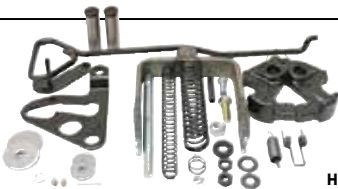

Part #	Description	Specifics
FONKIT-BPR-6000L	Bumper Kit	Left Hand
FONKIT-PUL-6000L	Pull Handle Kit	Left Hand
FONCYL-COMP	Air Cylinder	ATB/AWB Slider
FONKIT-OPR-6000	Operating Handle Kit	-
FONKIT-ROD-1108	Wedge-Stop Rod Kit	-

For additional information, go to fifthwheel.com

Fifth Wheels & Kits

Top Plates & Complete Assemblies

HOLFW35-S11803-L

HOLXA-351-A-L-P

Part #	Description	Specifics
HOLXA-351-A-L-P	FW35-3500 Series Top Plate	55,000 lbs Vertical Load 150,000 lbs Drawbar Pull
HOLXA-AL-A-L-P	FWAL Series Aluminum Top Plate	55,000 lbs Vertical Load/ 150,000 lbs Drawbar Pull
HOLXA-35103505-P	Terminal Tractor Top Plate	70,000 lbs Vertical Load

Part #	Description
HOLXA-S1-A-L-P	Fifth Wheel Assembly - FWS1
HOLFW35-S11803-L	Fifth Wheel Assembly - FW35
HOL10402720	Simplex SE Top Plate Assembly
HOL4102720	Simplex II SE Top Plate Assembly

Rebuild Kits

HOLRK-351-A-L

Part #	Description	Specifics
HOLRK-351-A-L	Rebuild Kit	FW35 Series Left Hand Release
HOLRK-351-A	Rebuild Kit	FW35 Series Right Hand Release

Part #	Description	Specifics
HOLRK-351-03505-1	Rebuild Kit	Terminal Tractor Aluminum Cylinder
HOLRK-11780	Rebuild Kit	Simplex II - Right Hand Release