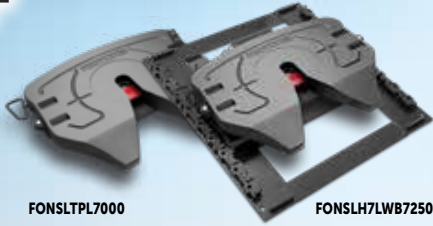

We Are **Expanding** Stock For Your Future . . .

North America's premier heavy-duty parts wholesale distributor

Fifth Wheels & Kits

Top Plates & Complete Assemblies

FONSLTPL7000

FONSLH7LWB725024

Part #	Description	Specifics
FONSLTPL7000	No-Slack@7000 series	55,000 lbs. vertical load; 150,000 lbs. drawbar pull
FONSLTPL6000	No-Slack@6000 Series	50,000 lbs. vertical load; 150,000 lbs. drawbar pull
FONSL7LWB675024	Air Slide No-Slack@7000 LWP	6.75" fifth wheel height; 24" slide length
FONSL7LWB725024	Air Slide No-Slack@7000 LWP	7.25" fifth wheel height; 24" slide length

Repair/Rebuild Kits

FONKIT-RPR-5092L

Bracket, Bushing & Pin Kits

FONKIT-PIN-191

Part #	Description
FONKIT-RPR-5092L	Repair Kit 5092-Left Hand
FONKIT-RPR-6000L	Repair Kit 6000-Left Hand

Part #	Description
FONKIT-PIN-LLB	Bracket Pin Kit - 2 Piece Bushing
FONKIT-PIN-191	Bracket Pin Kit - 1 Piece Bushing
FONKIT-PIN-UNT	Bracket Pin Kit - 1 Piece Bushing

Part #	Description	Specifics
FONCCR-PLATES-R	Clean Connect Plate Kit-Right	Use with the 7000CC Top Plate
FONCCR PLATES-L	Clean Connect Plate Kit-Left	Use with the 7000CC Top Plate
FONKIT-AA-6000L	Air Actuated Kit	Left Hand
FONKIT-SPRING	Spring Kit	-
FONKIT-TMR-6000L	Timer Kit	Left Hand